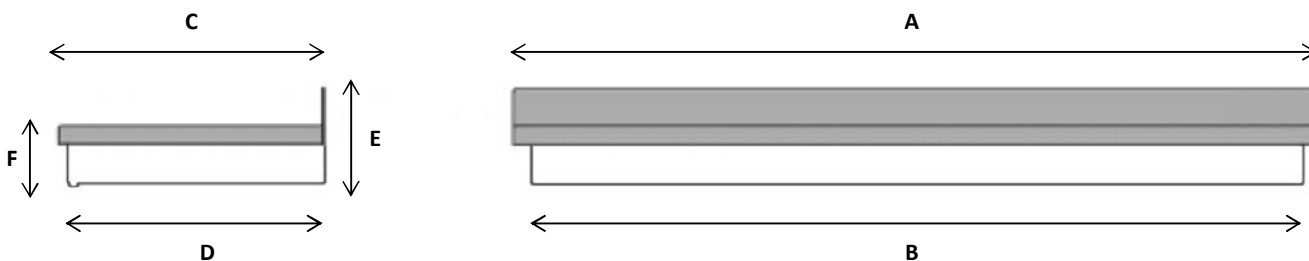

Contemporary Canopy

Features:

- Variable sizes available
- Many styles of optional brackets available
- Low maintenance
- Easy installation
- Can sleeve existing concrete canopies
- Matching screw caps supplied

Description:

The Contemporary canopy is a simple yet stylish flat top canopy. It can sleeve existing concrete canopies if needed. The roof is available in white, grey or terracotta and a range of optional brackets are available.

Dimensions:

For sizes and dimensions available please see table below (variable sizes are available).

Dimensions in mm.

A	B	C	D	E	F
1430	1400	615	600	270 (Inc 120mm flashing*)	135
1630	1600	615	600	270 (Inc 120mm flashing*)	135
1830	1800	615	600	270 (Inc 120mm flashing*)	135
2030	2000	615	600	270 (Inc 120mm flashing*)	135
2230	2200	615	600	270 (Inc 120mm flashing*)	135
2430	2400	615	600	270 (Inc 120mm flashing*)	135
2630	2600	615	600	270 (Inc 120mm flashing*)	135
2830	2800	615	600	270 (Inc 120mm flashing*)	135