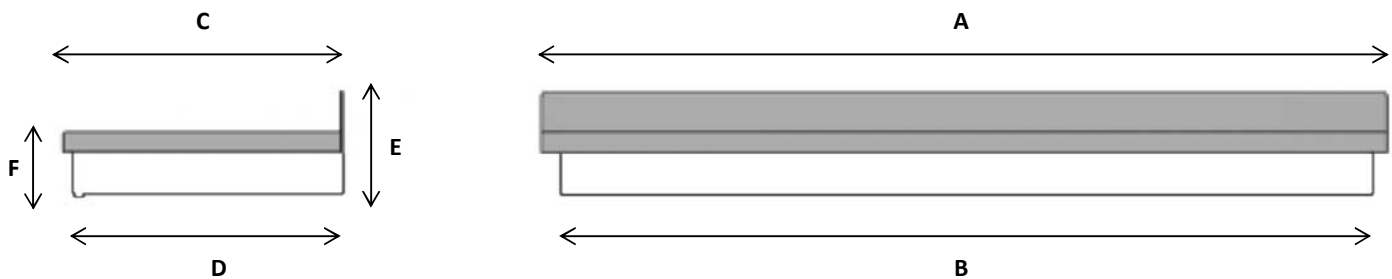

## Features:

- Variable sizes available
- Many styles of optional brackets available
- Low maintenance
- Easy installation
- Can sleeve existing concrete canopies
- Matching screw caps supplied

## Description:

The Contemporary canopy is a simple yet stylish flat top canopy. It can sleeve existing concrete canopies if needed. The roof is available in white, grey or terracotta and a range of optional brackets are available.

## Dimensions:

For sizes and dimensions available please see table below (variable sizes are available).

Dimensions in mm.

A	B	C	D	E	F
1430	1400	615	600	270 (Inc 120mm flashing*)	135
1630	1600	615	600	270 (Inc 120mm flashing*)	135
1830	1800	615	600	270 (Inc 120mm flashing*)	135
2030	2000	615	600	270 (Inc 120mm flashing*)	135
2230	2200	615	600	270 (Inc 120mm flashing*)	135
2430	2400	615	600	270 (Inc 120mm flashing*)	135
2630	2600	615	600	270 (Inc 120mm flashing*)	135
2830	2800	615	600	270 (Inc 120mm flashing*)	135