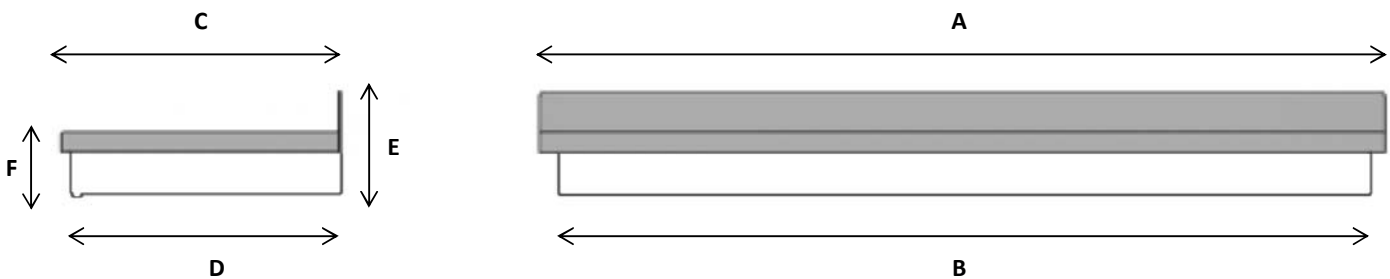

LA Canopy

Features:

- Variable sizes available
- Many styles of optional brackets available
- Low maintenance
- Easy installation
- Can sleeve existing concrete canopies
- Matching screw caps supplied

Description:

The LA is a simple yet stylish flat top canopy. Can sleeve existing concrete canopies if needed. The roof is available in white, grey or terracotta and a wide range of optional brackets are available.

Dimensions:

For sizes and dimensions available please see table below (variable sizes are available).

Dimensions in mm.

A	B	C	D	E	F
1430	1400	615	600	270 (Inc 120mm flashing*)	135
1630	1600	615	600	270 (Inc 120mm flashing*)	135
1830	1800	615	600	270 (Inc 120mm flashing*)	135
2030	2000	615	600	270 (Inc 120mm flashing*)	135
2230	2200	615	600	270 (Inc 120mm flashing*)	135
2430	2400	615	600	270 (Inc 120mm flashing*)	135
2630	2600	615	600	270 (Inc 120mm flashing*)	135
2830	2800	615	600	270 (Inc 120mm flashing*)	135