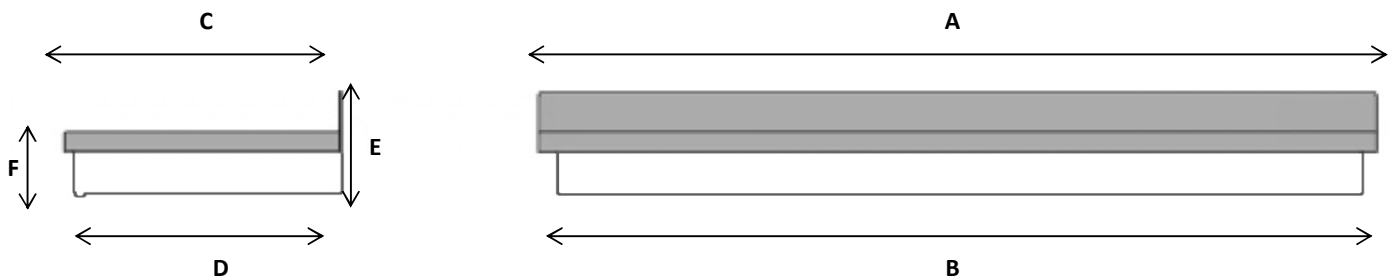

## Features:

- Variable sizes available
- Many styles of optional brackets available
- Low maintenance
- Easy installation
- Can sleeve existing concrete canopies
- Matching screw caps supplied

## Description:

The LA is a simple yet stylish flat top canopy. Can sleeve existing concrete canopies if needed. The roof is available in white, grey or terracotta and a wide range of optional brackets are available.

## Dimensions:

For sizes and dimensions available please see table below (variable sizes are available).

Dimensions in mm.

A	B	C	D	E	F
1430	1400	615	600	270 (Inc 120mm flashing*)	135
1630	1600	615	600	270 (Inc 120mm flashing*)	135
1830	1800	615	600	270 (Inc 120mm flashing*)	135
2030	2000	615	600	270 (Inc 120mm flashing*)	135
2230	2200	615	600	270 (Inc 120mm flashing*)	135
2430	2400	615	600	270 (Inc 120mm flashing*)	135
2630	2600	615	600	270 (Inc 120mm flashing*)	135
2830	2800	615	600	270 (Inc 120mm flashing*)	135