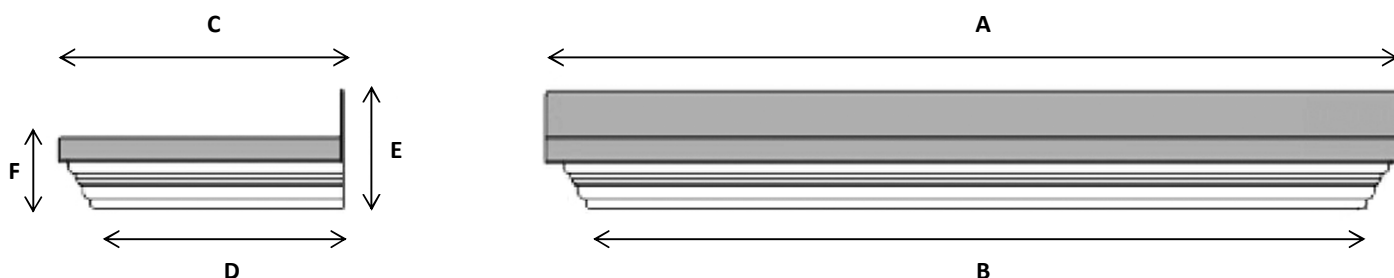

Features:

- Variable sizes available
- Many styles of optional brackets available
- Low maintenance
- Easy installation
- Scalloped/straight edge
- Matching screw caps supplied

Description:

The Oxford is a classically styled flat top Georgian style canopy. The roof is available in white, grey or terracotta and a wide range of optional brackets are available.

Dimensions:

For sizes and dimensions available please see table below (variable sizes are available).

Dimensions in mm.

A	B	C	D	E	F
1430	1200	615	505	320 (Inc 120mm flashing*)	185
1630	1400	615	505	320 (Inc 120mm flashing*)	185
2030	1800	615	505	320 (Inc 120mm flashing*)	185
2430	2200	615	505	320 (Inc 120mm flashing*)	185
2830	2600	615	505	320 (Inc 120mm flashing*)	185
3230	3000	615	505	320 (Inc 120mm flashing*)	185
3630	3400	615	505	320 (Inc 120mm flashing*)	185
4030	3800	615	505	320 (Inc 120mm flashing*)	185