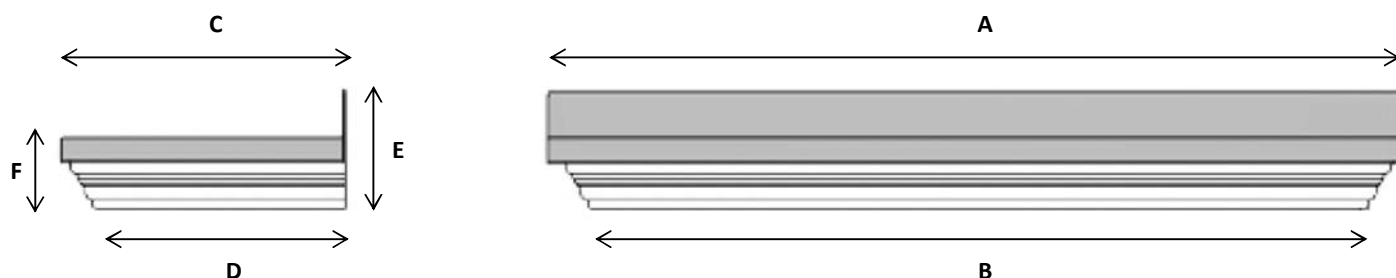

Oxford Georgian Canopy

Features:

- Variable sizes
- Optional brackets available
- Low maintenance
- Easy installation
- Matching screw caps supplied

Description:

The Oxford is a classically styled flat top Georgian style canopy. The roof is available in white, grey or terracotta and optional brackets are available.

Dimensions:

For sizes and dimensions available please see table below (variable sizes are available).

Dimensions in mm.

A	B	C	D	E	F
1430	1200	615	505	320 (Inc 120mm flashing*)	185
1630	1400	615	505	320 (Inc 120mm flashing*)	185
2030	1800	615	505	320 (Inc 120mm flashing*)	185
2430	2200	615	505	320 (Inc 120mm flashing*)	185
2830	2600	615	505	320 (Inc 120mm flashing*)	185
3230	3000	615	505	320 (Inc 120mm flashing*)	185
3630	3400	615	505	320 (Inc 120mm flashing*)	185
4030	3800	615	505	320 (Inc 120mm flashing*)	185