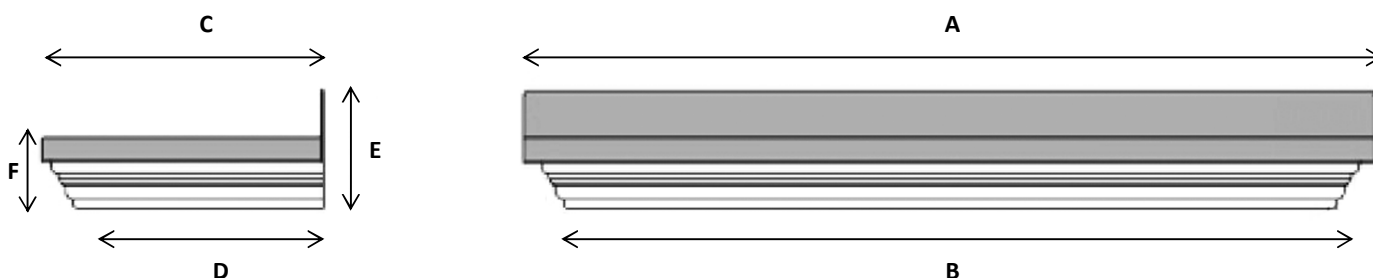

Features:

- Variable sizes available
- Many styles of optional brackets available
- Low maintenance
- Easy installation
- Scalloped/straight edge
- Matching screw caps supplied

Description:

The Oxford is a classically styled flat top Georgian style canopy. The roof is available in white, grey or terracotta and a wide range of optional brackets are available.

Dimensions:

For sizes and dimensions available please see table below (variable sizes are available).

Dimensions in mm.

A	B	C	D	E	F
1430	1200	615	505	320 (Inc 120mm flashing*)	185
1630	1400	615	505	320 (Inc 120mm flashing*)	185
2030	1800	615	505	320 (Inc 120mm flashing*)	185
2430	2200	615	505	320 (Inc 120mm flashing*)	185
2830	2600	615	505	320 (Inc 120mm flashing*)	185
3230	3000	615	505	320 (Inc 120mm flashing*)	185
3630	3400	615	505	320 (Inc 120mm flashing*)	185
4030	3800	615	505	320 (Inc 120mm flashing*)	185