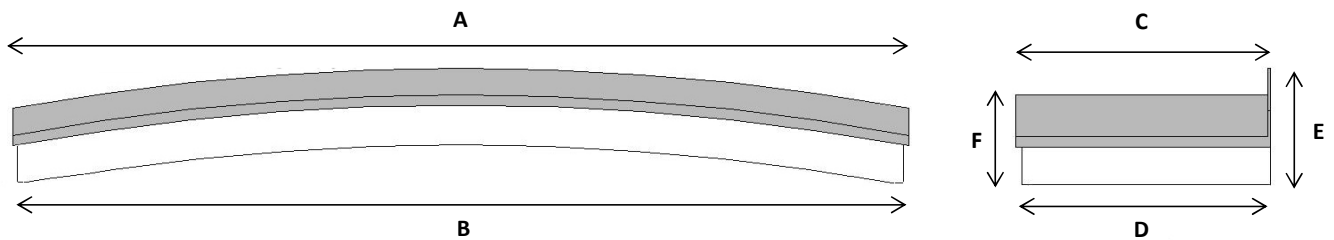

# Shallow Arched Canopy

## Features:

- Optional brackets available
- Low maintenance
- Easy installation
- Matching screw caps supplied

## Description:

The Shallow Arched Canopy is a simple yet stylish canopy. It's contemporary design suits both modern and traditional property types. The roof is available in white, grey or terracotta. Optional brackets are available.

## Dimensions:

Dimensions in mm.

A	B	C	D	E	F
1320	1200	550	520	320 (Inc 90mm flashing)	225
1920	1800	550	520	320 (Inc 90mm flashing)	225

Wentworth Plastics Limited  
 17 Great Northern Way, Netherfield, Nottingham.NG4 2HD.  
[www.wentworthplastics.com](http://www.wentworthplastics.com)  
 Tel: 01158 969 839. Email: talktous@wentworthplastics.com  
 Company Registration Number: 9140566. VAT Number: 192489466.