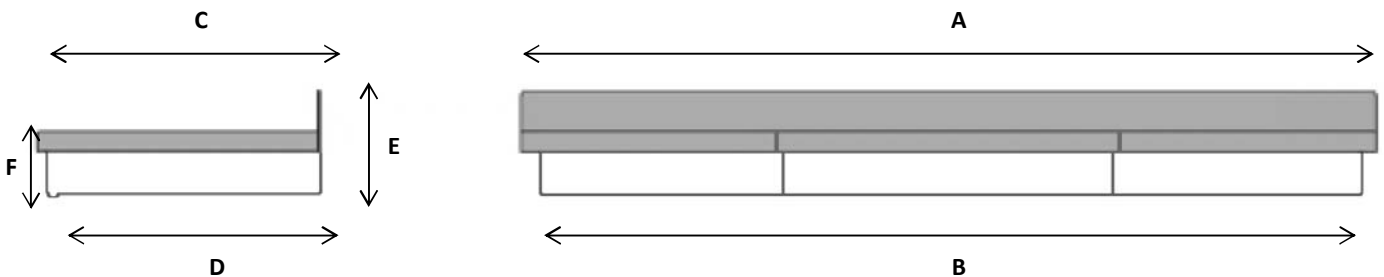

Splayed Flat GRP Bay Window Canopy

Features:

- Variable sizes available
- Low maintenance
- Quick and easy to install
- Fully insulated
- Suitable for new or existing bay windows

Description:

A practical alternative to a traditional timber / lead bay roof. This pre fabricated GRP bay window roof canopy is easy to install over a new or existing bay window and is supplied fully insulated.

Dimensions:

For sizes and dimensions available please see table below (variable sizes are available).

Dimensions in mm.

A	B	C	D	E	F
Any size	Any size	Any size	Any size	270 (Inc 120mm flashing)	135
Any size	Any size	Any size	Any size	270 (Inc 120mm flashing)	135
Any size	Any size	Any size	Any size	270 (Inc 120mm flashing)	135