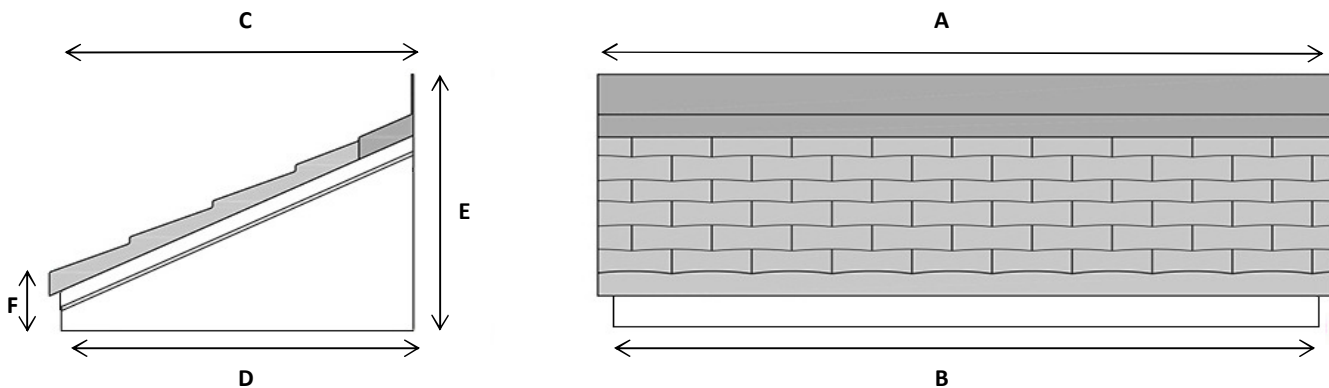

# Sutton GRP Door Canopy

## Features:

- 10 Year manufacturing guarantee
- Many styles of optional brackets available
- Matching screw caps supplied
- Low maintenance
- Easy installation
- Can sleeve existing concrete canopies

## Description:

The Sutton is a stylish mono pitched canopy with integral soffit. Can sleeve existing concrete canopies if needed. The roof is available in grey or terracotta and a wide range of optional brackets are available.

## Dimensions:

For sizes and dimensions available please see table below.

Dimensions in mm.

A	B	C	D	E	F
1340	1240	650	600	550 (Inc 120mm flashing*)	130
1680	1580	650	625	550 (Inc 120mm flashing*)	130
2020	1920	650	625	550 (Inc 120mm flashing*)	130
2360	2260	650	625	550 (Inc 120mm flashing*)	130