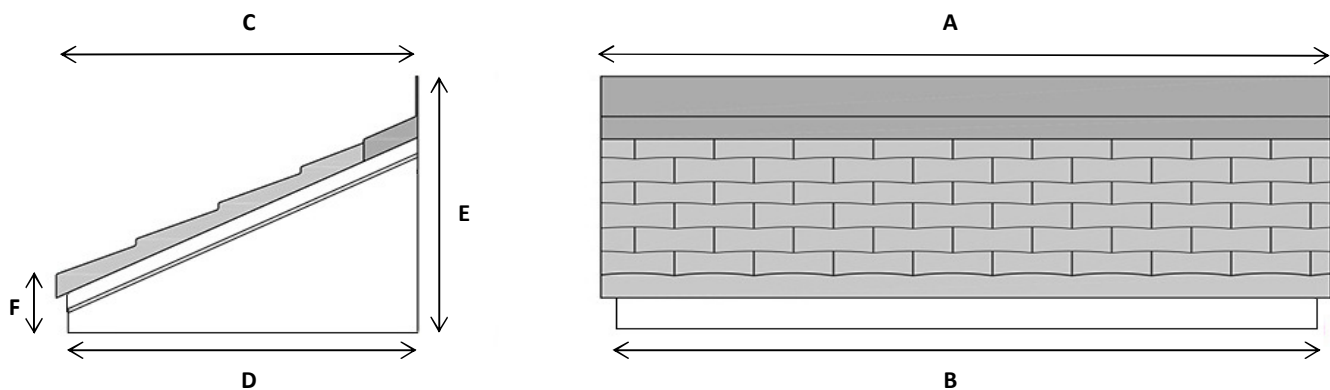

Sutton GRP Door Canopy

Features:

- 10 Year manufacturing guarantee
- Many styles of optional brackets available
- Matching screw caps supplied
- Low maintenance
- Easy installation
- Can sleeve existing concrete canopies

Description:

The Sutton is a stylish mono pitched canopy with integral soffit. Can sleeve existing concrete canopies if needed. The roof is available in grey or terracotta and a wide range of optional brackets are available.

Dimensions:

For sizes and dimensions available please see table below.

Dimensions in mm.

A	B	C	D	E	F
1340	1240	650	600	550 (Inc 120mm flashing*)	130
1680	1580	650	600	550 (Inc 120mm flashing*)	130
2020	1920	650	600	550 (Inc 120mm flashing*)	130
2360	2260	650	600	550 (Inc 120mm flashing*)	130