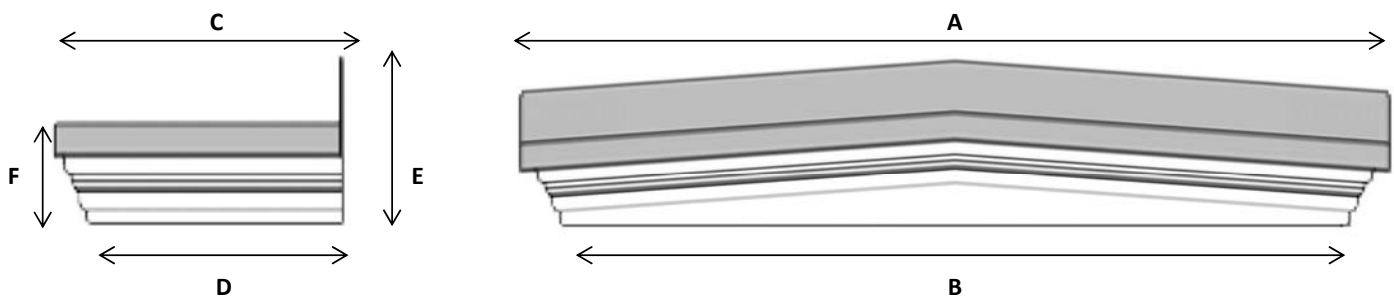

Wentworth

PLASTICS LIMITED

Maintenance free alternatives to traditional building materials

wentworthplastics.com

Newbury GRP Canopy

Features:

- 3 sizes available
- Many styles of optional brackets available
- Low maintenance
- Easy installation
- Matching screw caps supplied

Description:

The Newbury is a classically styled pitched Victorian style canopy. The roof is available in white, grey or terracotta and optional brackets are available.

Dimensions:

For sizes and dimensions available please see table below (3 sizes are available).
Dimensions in mm.

Description:

The Windsor standard is a stylish duo pitched canopy with integral soffit. The soffit is available either open or closed. The reproduction tile roof is available in grey or terracotta and optional brackets are available.