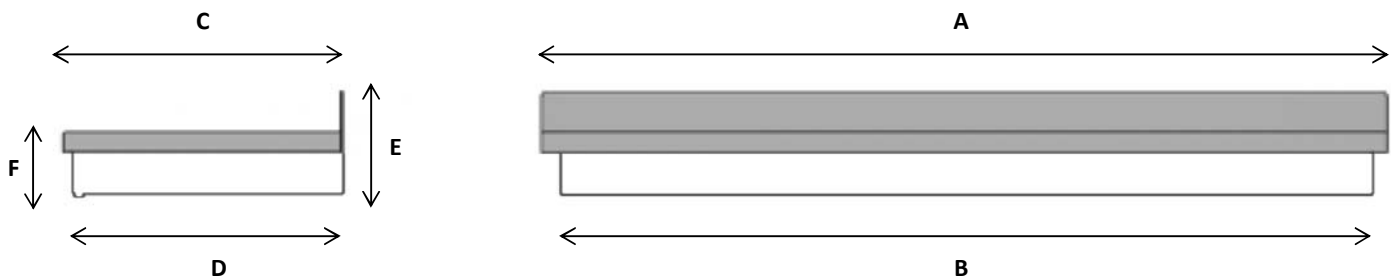

Dimensions:

For sizes and dimensions available please see table below (variable sizes are available).

Dimensions in mm.

A	B	C	D	E	F
1430	1400	615	600	270 (Inc 120mm flashing*)	135
1630	1600	615	600	270 (Inc 120mm flashing*)	135
1830	1800	615	600	270 (Inc 120mm flashing*)	135
2030	2000	615	600	270 (Inc 120mm flashing*)	135
2230	2200	615	600	270 (Inc 120mm flashing*)	135
2430	2400	615	600	270 (Inc 120mm flashing*)	135
2630	2600	615	600	270 (Inc 120mm flashing*)	135
2830	2800	615	600	270 (Inc 120mm flashing*)	135

* Flashing purposely oversize to alleviate need for further flashing/fitting strips.

Wentworth Plastics Limited
17 Great Northern Way, Netherfield, Nottingham.NG4 2HD.
www.wentworthplastics.com
Tel: 01158 969 839. Email: talktous@wentworthplastics.com
Company Registration Number: 9140566. VAT Number: 192489466.

Wentworth Plastics Limited will always endeavour to beat any genuine quote.