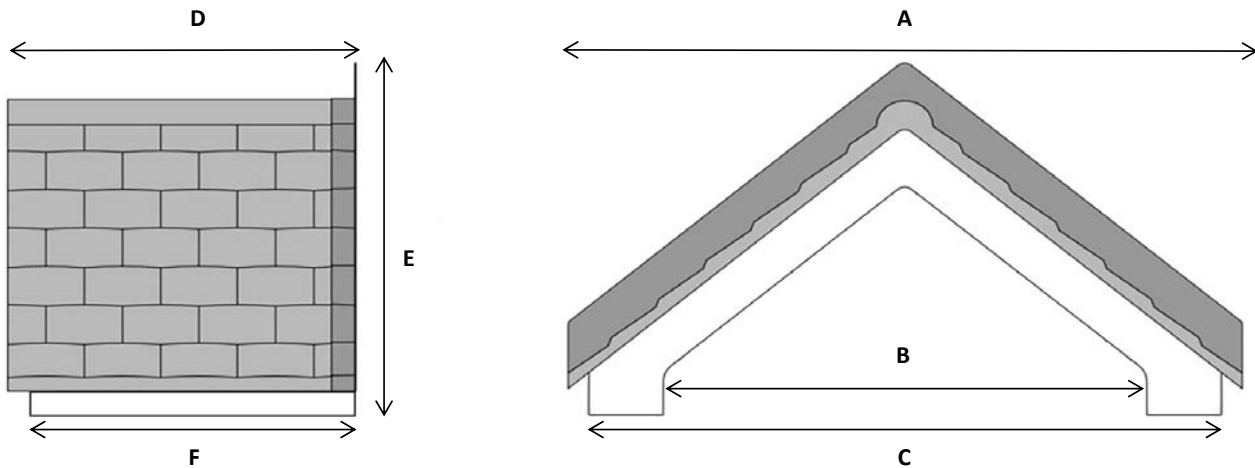

Dimensions:

For sizes and dimensions available please see table below.

Dimensions in mm.

A	B	C	D	E	F
1550	1130	1350	760	880 (Inc 70mm flashing)	710

Wentworth Plastics Limited
17 Great Northern Way, Netherfield, Nottingham. NG4 2HD.
www.wentworthplastics.com
Tel: 01158 969 839. Email: talktous@wentworthplastics.com
Company Registration Number: 9140566. VAT Number: 192489466.

Wentworth Plastics Limited will always endeavour to beat any genuine quote.