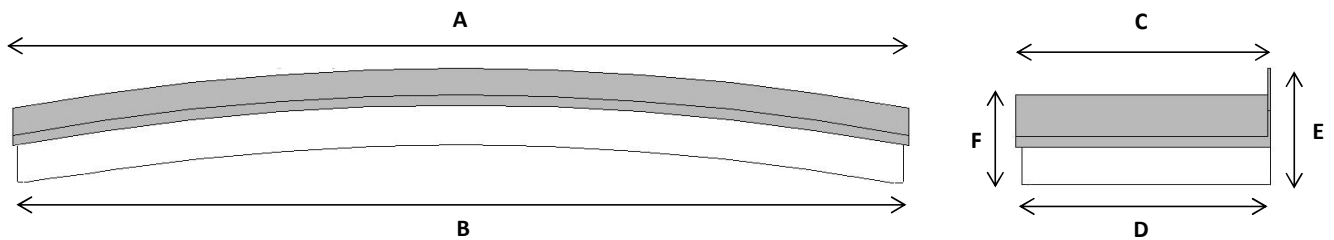

Dimensions:

Dimensions in mm.

A	B	C	D	E	F
1320	1200	550	520	320 (Inc 90mm flashing)	225
1920	1800	550	520	320 (Inc 90mm flashing)	225

Wentworth Plastics Limited
17 Great Northern Way, Netherfield, Nottingham. NG4 2HD.
www.wentworthplastics.com
Tel: 01158 969 839. Email: talktous@wentworthplastics.com
Company Registration Number: 9140566. VAT Number: 192489466.

Wentworth Plastics Limited will always endeavour to beat any genuine quote.