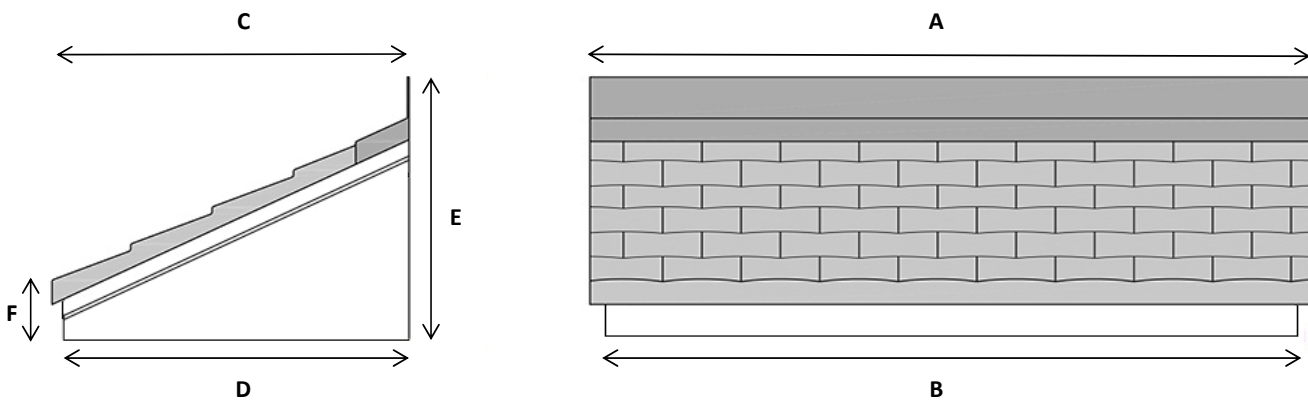

Dimensions:

For sizes and dimensions available please see table below.

Dimensions in mm.

A	B	C	D	E	F
1340	1240	650	600	550 (Inc 120mm flashing*)	130
1500	1400	650	600	550 (Inc 120mm flashing*)	130
1680	1580	650	600	550 (Inc 120mm flashing*)	130
2020	1920	650	600	550 (Inc 120mm flashing*)	130
2360	2260	650	600	550 (Inc 120mm flashing*)	130

* Flashing purposely oversize to alleviate need for further flashing/fitting strips.

Wentworth Plastics Limited
17 Great Northern Way, Netherfield, Nottingham.NG4 2HD.
www.wentworthplastics.com
Tel: 01158 969 839. Email: talktous@wentworthplastics.com
Company Registration Number: 9140566. VAT Number: 192489466.

Wentworth Plastics Limited will always endeavour to beat any genuine quote.