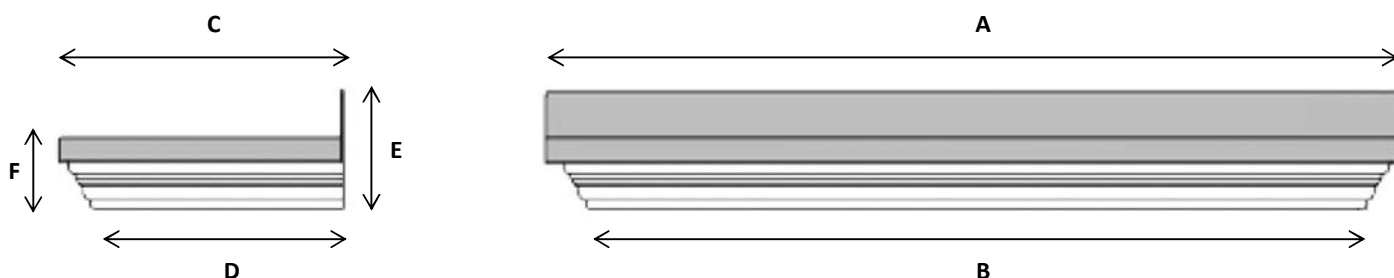

Description:

The Newbury is a classically styled pitched Victorian style canopy. The roof is available in white, grey or terracotta and optional brackets are available.

Dimensions:

For sizes and dimensions available please see table below (3 sizes are available).
Dimensions in mm.

Wentworth Plastics Limited will always endeavour to beat any genuine quote.

Oxford Georgian Canopy

Features:

- Variable sizes
- Optional brackets available
- Low maintenance
- Easy installation
- Matching screw caps supplied

Description:

The Oxford is a classically styled flat top Georgian style canopy. The roof is available in white, grey or terracotta and optional brackets are available.

Dimensions:

For sizes and dimensions available please see table below (variable sizes are available).